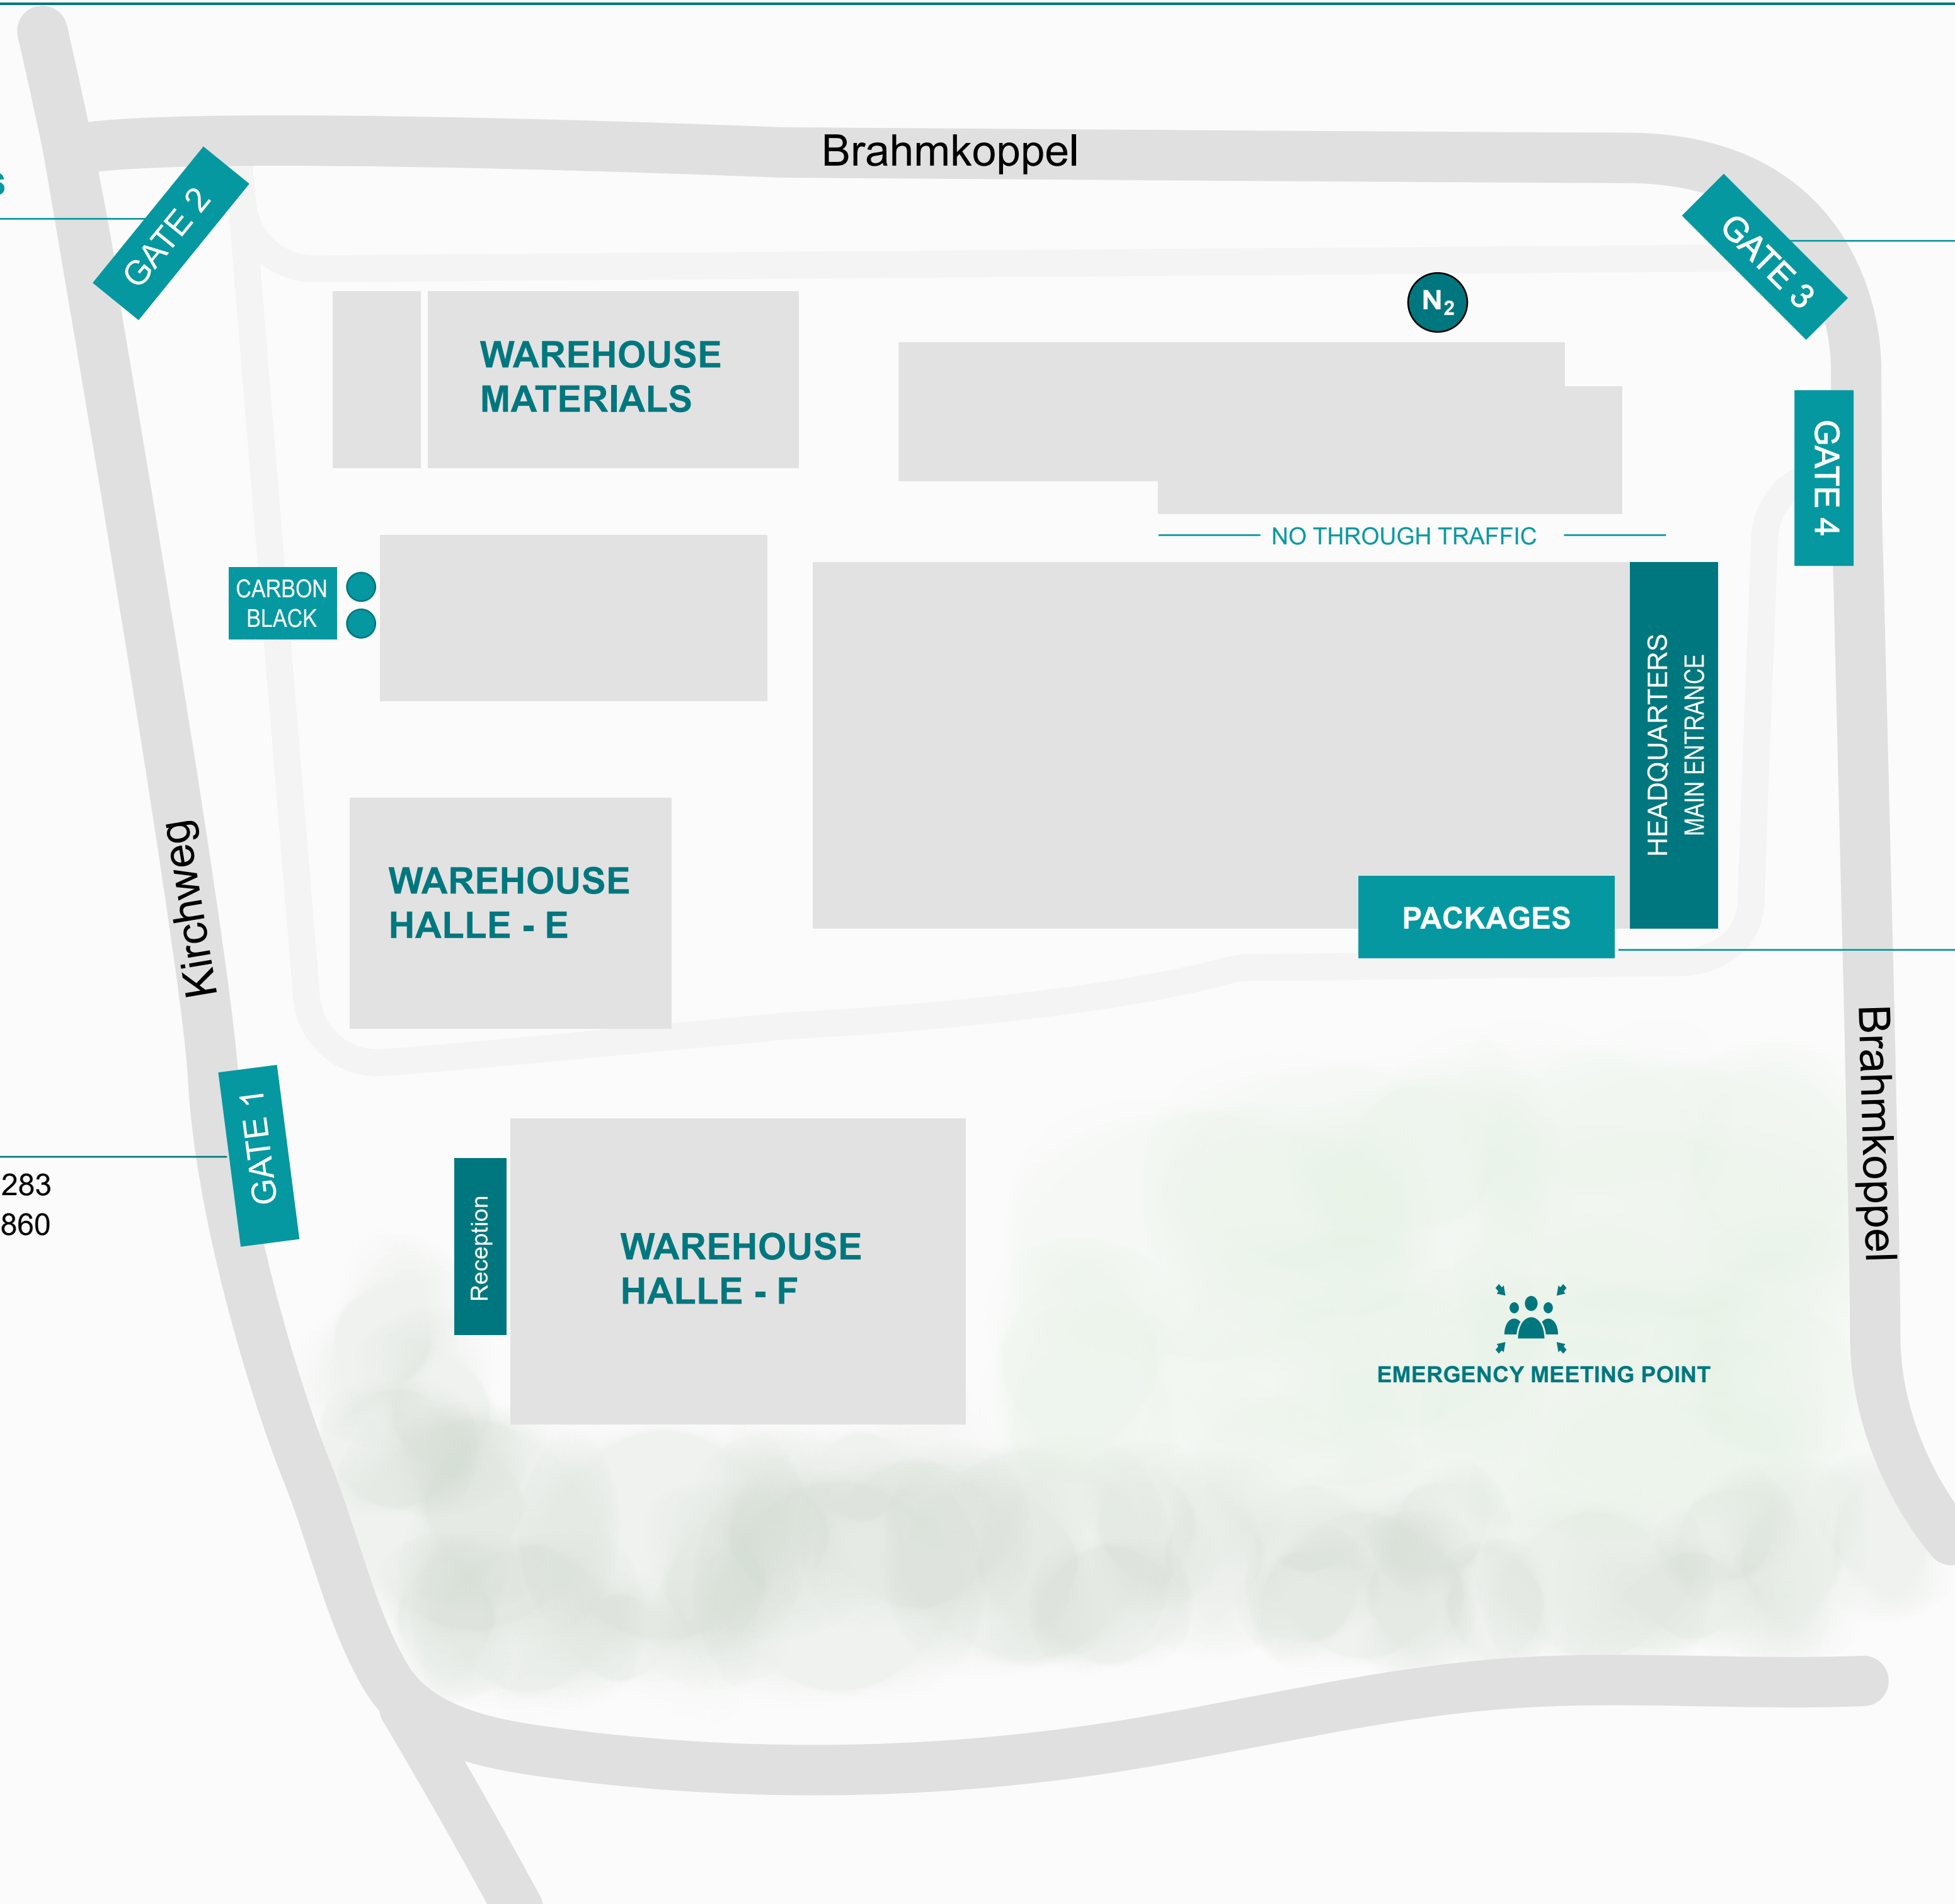

**MAIN ACCESS
FOR TRUCKS:**
Incoming Goods
Outgoing Goods

Phone HALLE-E: +49 4193 982 - 1283

Phone HALLE-F: +49 4193 982 - 1860

PACKAGES
Incoming Goods
Outgoing Goods

Phone: +49 4193 982 - 1285

Phone: +49 4193 982 - 1032